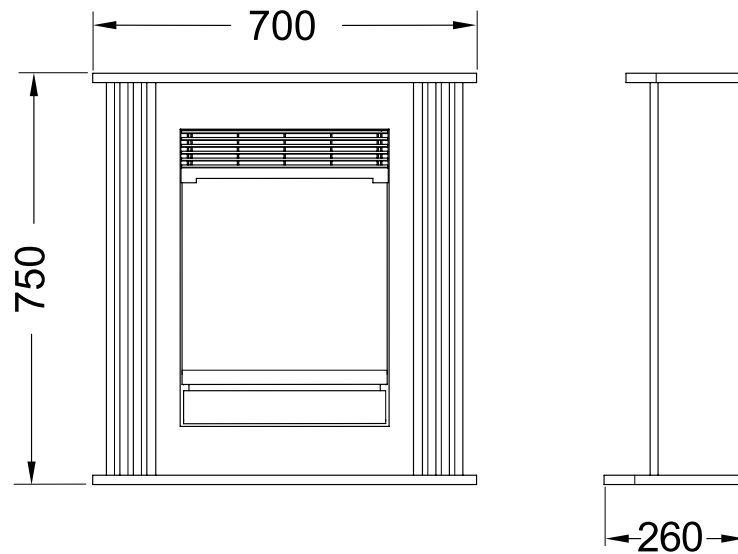

Mini mozart walnut
208422 / 5011139208422

Mini mozart black
208408 / 5011139208408

		Mini Mozart walnut	Mini Mozart black
General specifications	Fire system	Optiflame®	Optiflame®
	Article number	208422	208408
	EAN code	5011139208422	5011139208408
	Model	Freestanding fireplace	Freestanding fireplace
	View of the fire	1 sided	1 sided
	Colour	Walnut	Black
	Decoration / fuel bed	Log set	Log set
Product size	Measurements view of the fire (WxH)	38 x 34 cm	38 x 34 cm
	Outside dimensions WxHxD	70 x 75 x 26 cm	70 x 75 x 26 cm
Features	Heat output	Yes	Yes
	Thermostat	Yes	Yes
	Remote control	No	No
	Manual controlling directly at the fireplace possible yes / no	Yes	Yes
	Light module	LED	LED
	Sound module	No	No
	Colour effects settings	No	No
Power consumption	Heat setting 1 in W	750W	750W
	Heat setting 2 in W	1500W	1500W
	Flame only operation in W	15W	15W
	Max. consumption	1500W	1500W
Voltage	Voltage/Electrical frequency	230V/50Hz	230V/50Hz
Specifications	Product weight in kg	20	20
	Length of the cord	1,5 m	1,5 m
	Warranty	2 year	2 year